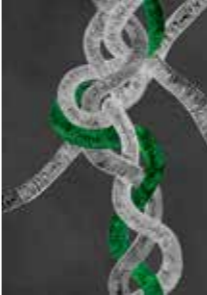

Roped In Emerald 1
CF007