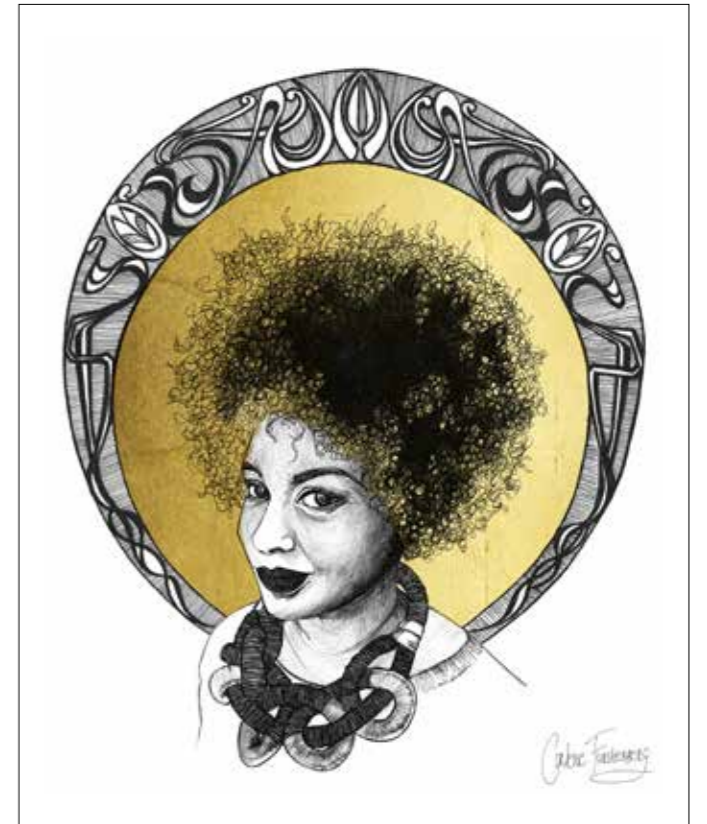

AFRO-disiac

Additional goddesses available in the Afrodisiac collection.
Commission your own goddess by submitting a photo.

008 - Vicky