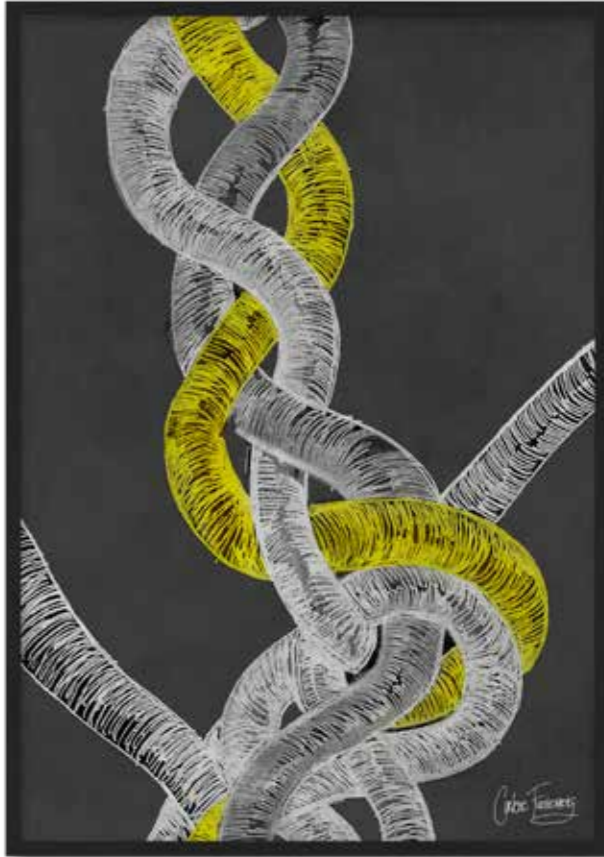

Roped In Yellow 2
CF004

Paper Print Only A3 - A0
Stretched Canvas A3 - A0
Framing on request.
Custom sizes on request.

Customise your artwork by adding colour or texture.