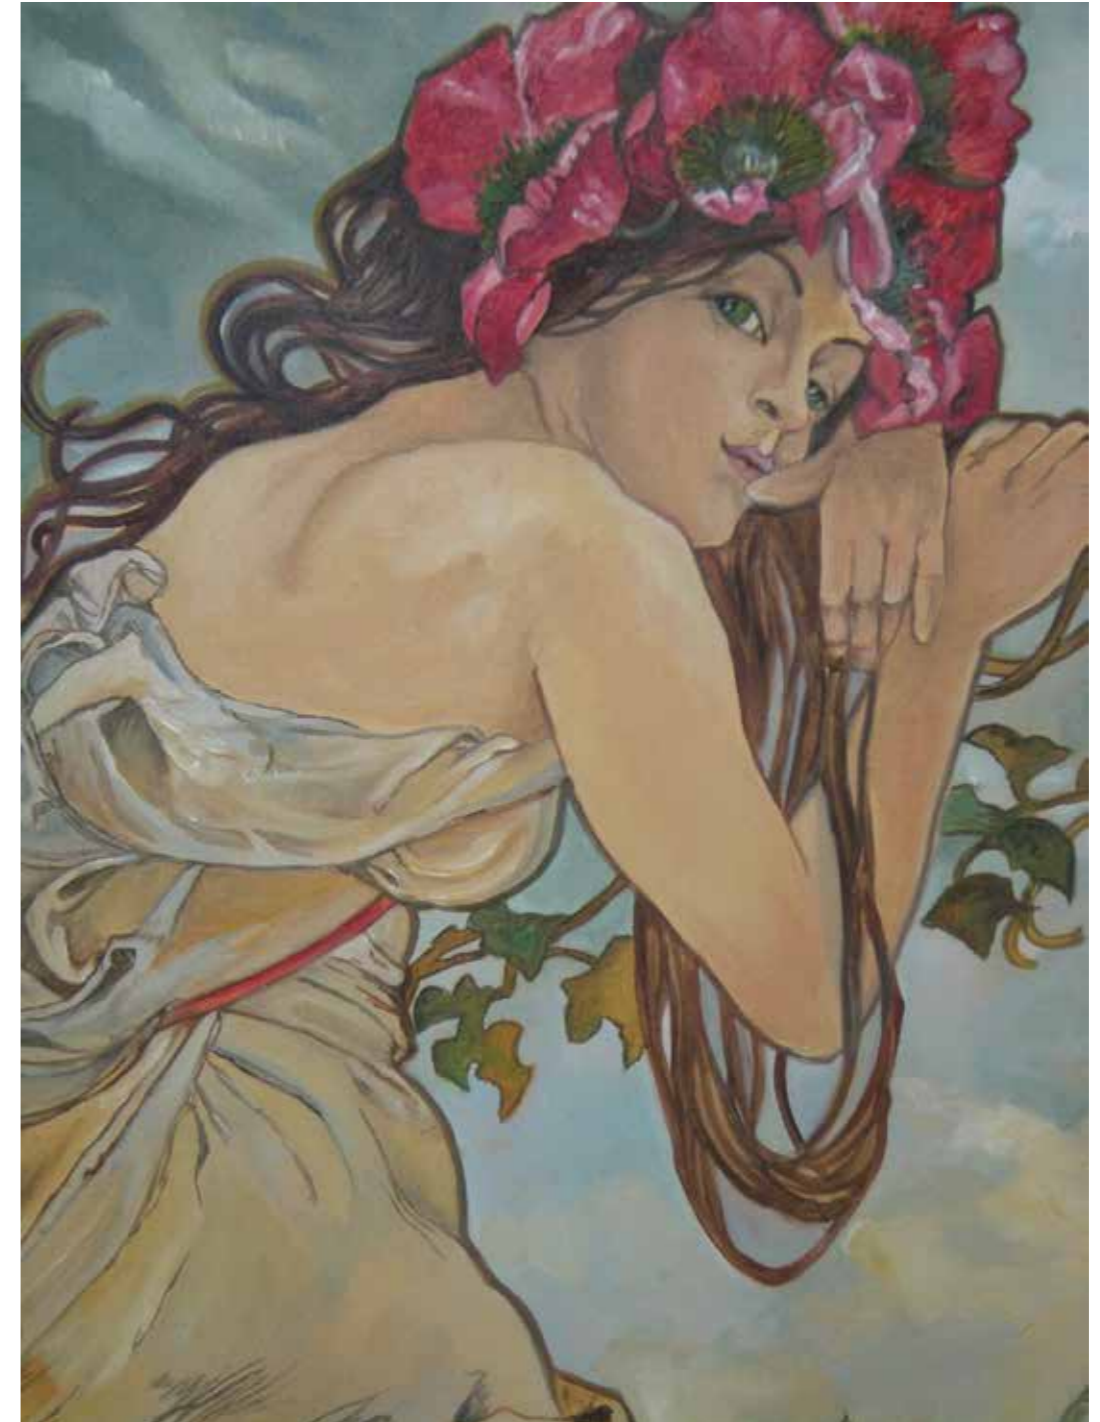

Recreation of "Frida"
Painted from photograph
Oil on Canvas 700mm x 1200mm >

Water Serpents
Original by Gustav Klimt
Oil on Canvas 1000mm x 1800mm

< Recreation of "Calla Lilies"
Original by Tamara De Limpicka
Oil on Canvas 600mm x 800mm