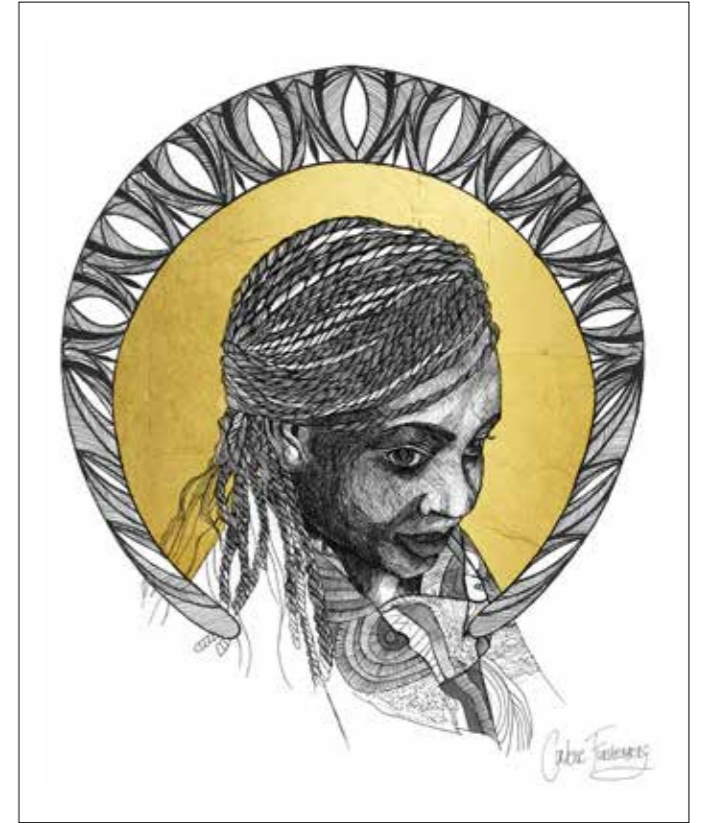

AFRO-disiac

Additional goddesses available in the Afrodisiac collection.
Commission your own goddess by submitting a photo.

001 - Nunu

002 - Philasande

005 - Mammelo

006 - Tsakani

003 - Palesa

004 - Veruska